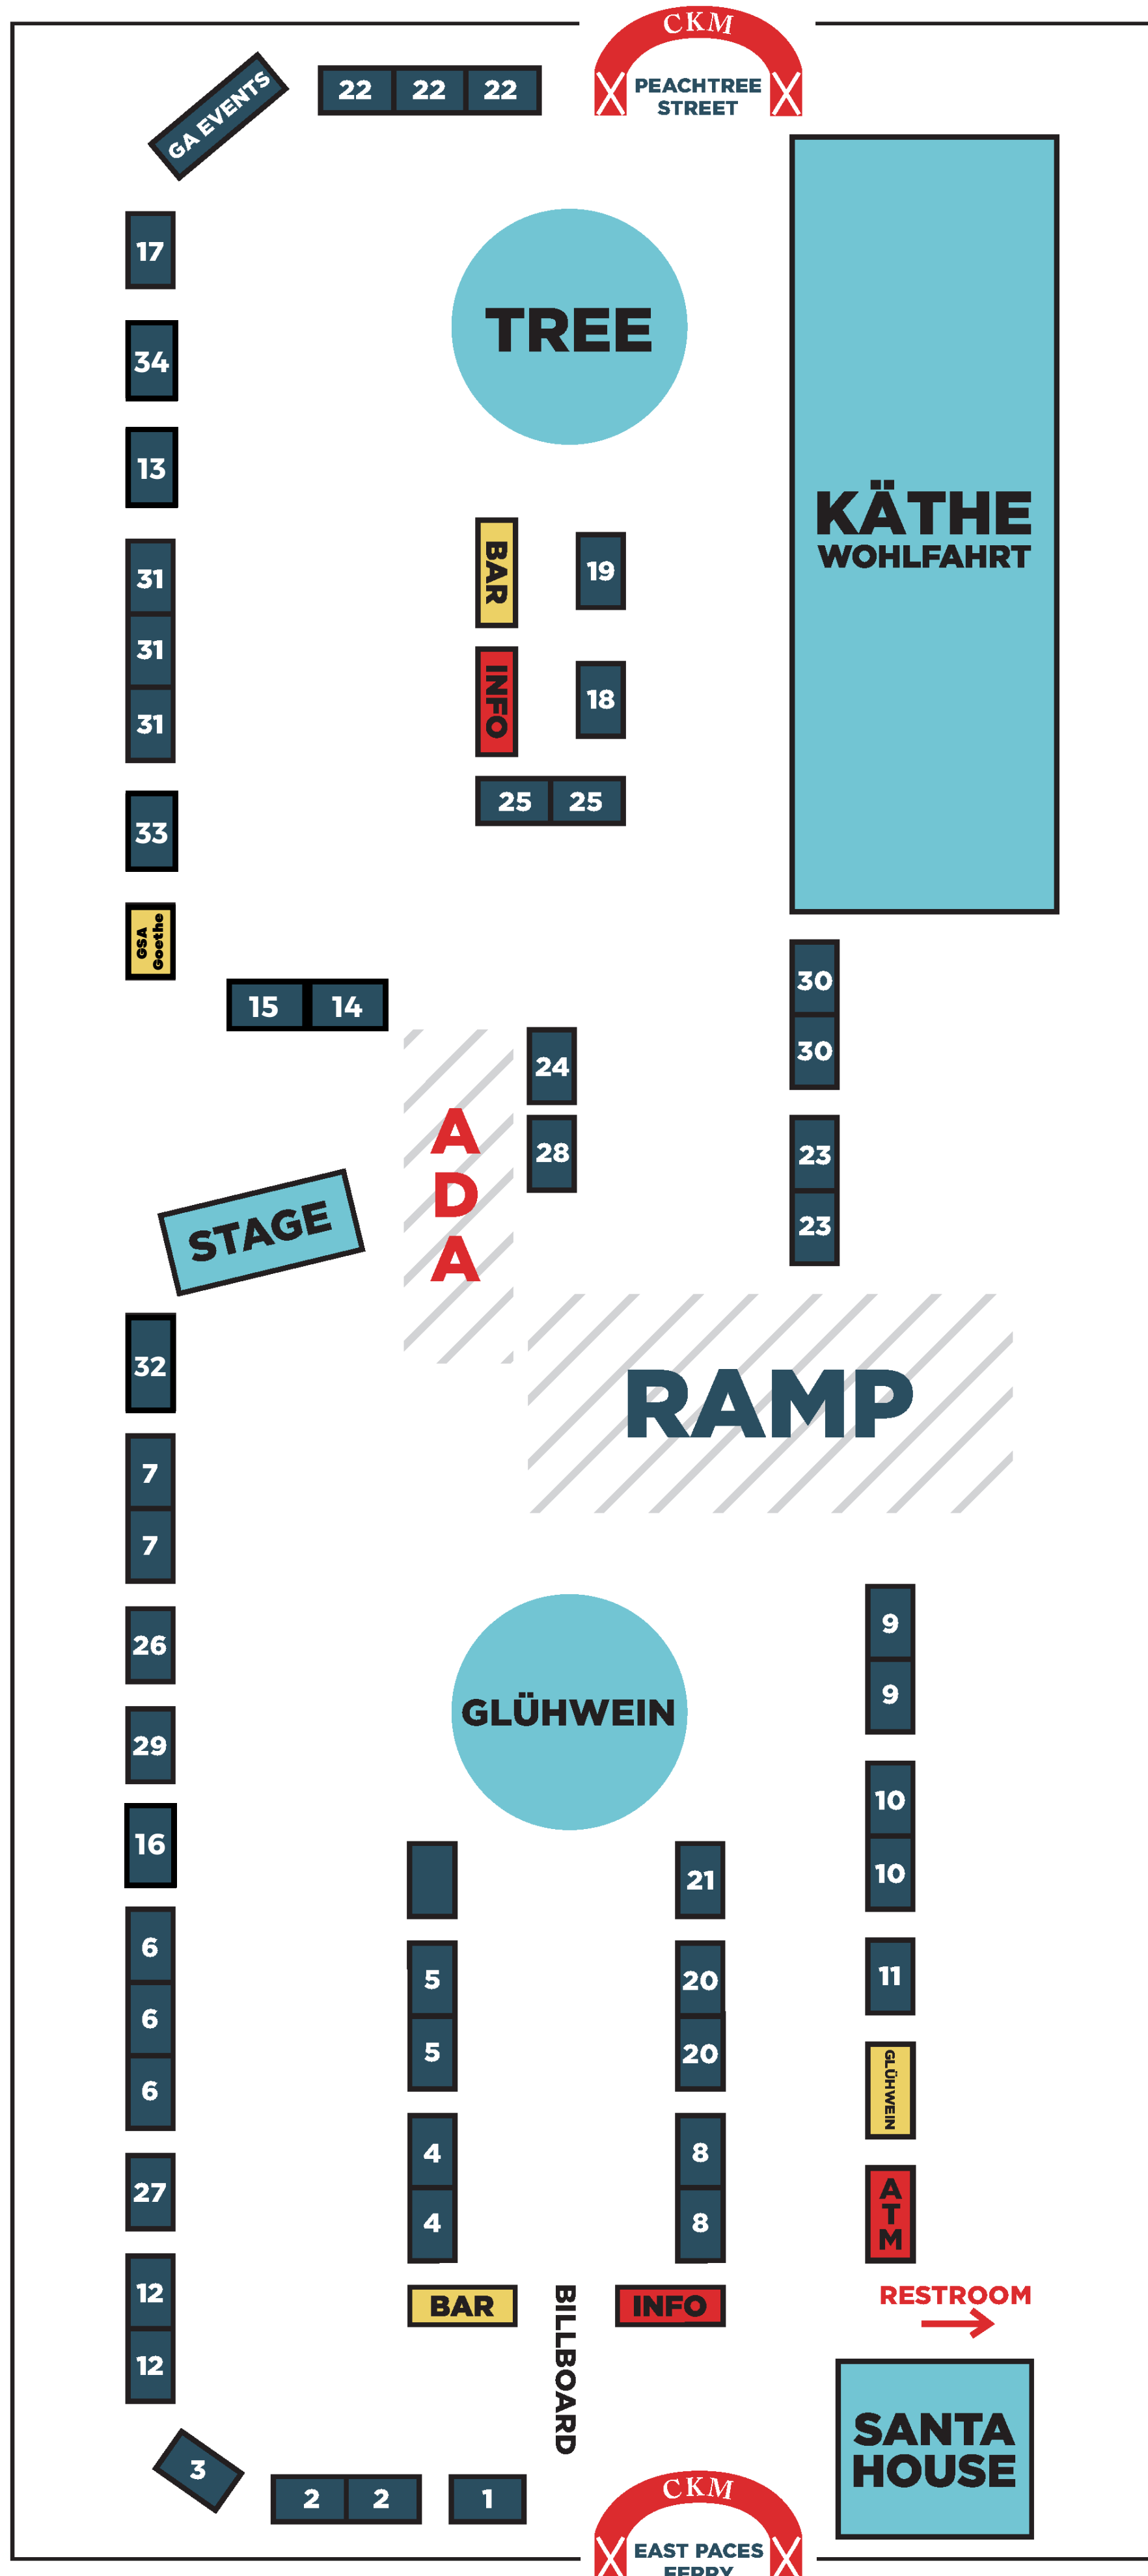

CHRISTKINDL MAP

Vendor Name	Booth Number
Lucia Crepes	1
Jellidshop	2
Chocoparadise	3
Woodstock Pretzel Company	4-5
Country Sweets	6
Tunisian Touch	7
Soul Stone Junkie	8
Love Chimney Cakes	9-10
Sak of Nutz	11
Winterborn Alpaca	12
Therapeutic Solutions	13
Jodi Melissa	14
Le Glacé	15
Empanada	16
Zona CBD	17
Rickey's Jerky	18
MasterTea Factory	19
The Fast Turtle Corporation	20
Flaky Not Flaky Bake Shoppe	21
Amazing Light Inc	22
Munich Event Group	23-24
Lisa's Creperie & cafe	25
Das Sweet Treat	26
The SoapNatural	27
Mattie's Chocolate	28
RAW Body Essentials	29
Pacific Soul	30
Dare to Ramble	31
Dazies Treasures	32
Festival King	33
Tea Sampling	34